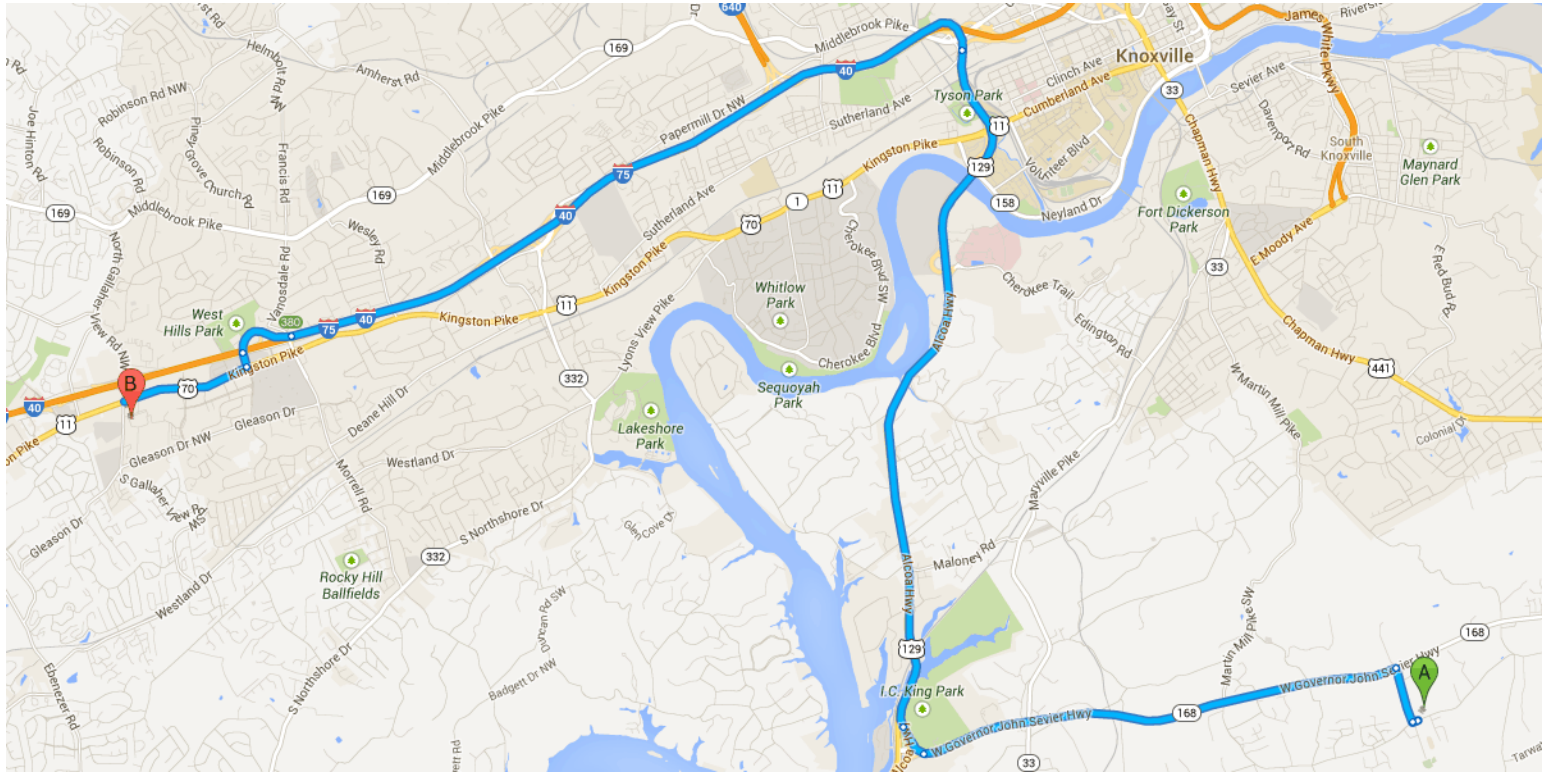

Directions from South-Doyle High School to Bearden High School

Drive 17.2 mi, 23 min

South-Doyle High School
2020 Tipton Station Rd, Knoxville, TN 37920

Get on US-129 N/Alcoa Hwy in Knoxville from
TN-168 W/W Governor John Sevier Hwy

- 4.4 mi / 8 min
- 1. Head west on Tipton Station Rd toward Coatney Rd
249 ft
- 2. Take the 1st right onto Coatney Rd
0.4 mi
- 3. Take the 1st left onto TN-168 W/W Governor John Sevier Hwy
3.6 mi
- 4. Merge onto US-129 N/Alcoa Hwy via the ramp to Knoxville
0.3 mi

Continue on **US-129 N/Alcoa Hwy**. Take **I-40 W** to **Kingston Pike**

5. Merge onto **US-129 N/Alcoa Hwy**

5.4 mi

6. Keep **left** at the fork, follow signs for **I-40 W/I-75 S/Nashville/Chattanooga** and merge onto **I-40 W**

5.8 mi

7. Take exit **380** toward **US-11/US-70/W Hills**

0.5 mi

8. Merge onto **Montvue Rd**

0.1 mi

9. Turn **right** onto **Kingston Pike**

 Destination will be on the left

1.0 mi