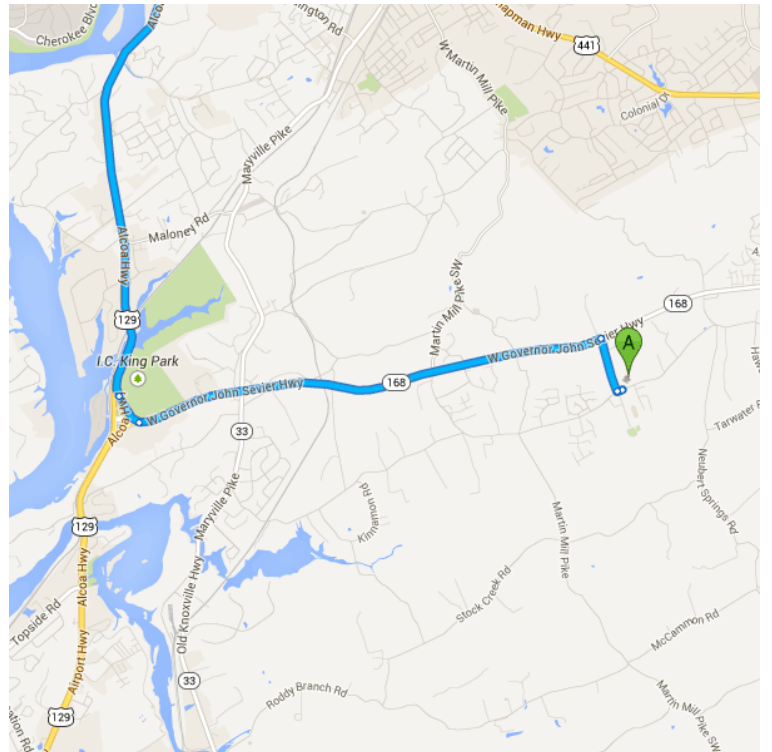

Directions from South-Doyle High School to Bearden High School

Drive 17.2 mi, 23 min

South-Doyle High School
2020 Tipton Station Rd, Knoxville, TN 37920

Get on US-129 N/Alcoa Hwy in Knoxville from
TN-168 W/W Governor John Sevier Hwy

- 4.4 mi / 8 min
- 1. Head west on Tipton Station Rd toward Coatney Rd
249 ft
- 2. Take the 1st right onto Coatney Rd
0.4 mi
- 3. Take the 1st left onto TN-168 W/W Governor John Sevier Hwy
3.6 mi
- 4. Merge onto US-129 N/Alcoa Hwy via the ramp to Knoxville
0.3 mi

Continue on **US-129 N/Alcoa Hwy**. Take **I-40 W** to **Kingston Pike**

5. Merge onto **US-129 N/Alcoa Hwy**

5.4 mi

6. Keep **left** at the fork, follow signs for **I-40 W/I-75 S/Nashville/Chattanooga** and merge onto **I-40 W**

5.8 mi

7. Take exit **380** toward **US-11/US-70/W Hills**

0.5 mi

8. Merge onto **Montvue Rd**

0.1 mi

9. Turn **right** onto **Kingston Pike**

 Destination will be on the left

1.0 mi