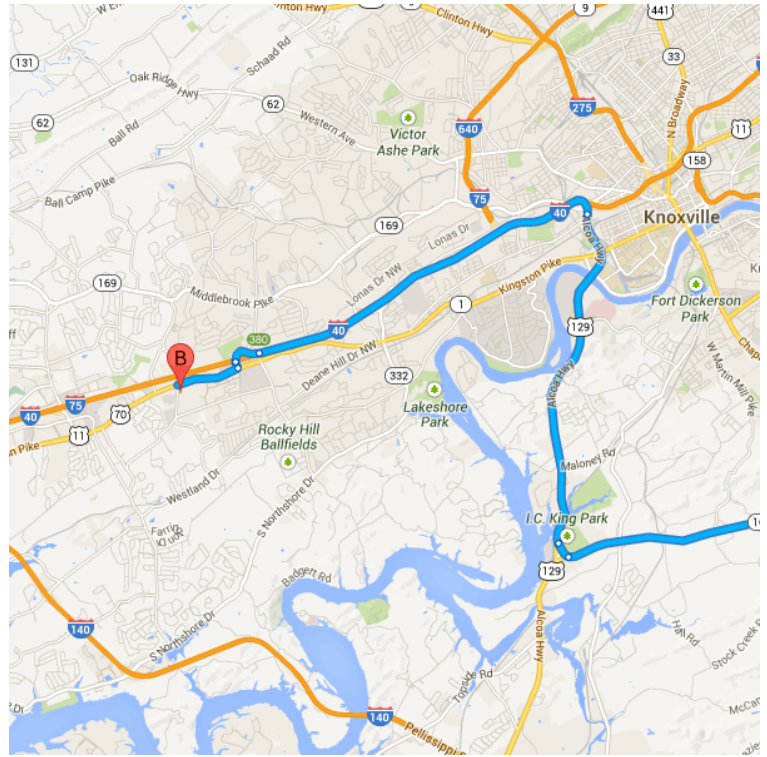

Directions from South-Doyle High School to Bearden High School

Drive 17.2 mi, 23 min

South-Doyle High School
2020 Tipton Station Rd, Knoxville, TN 37920

Get on US-129 N/Alcoa Hwy in Knoxville from
TN-168 W/W Governor John Sevier Hwy

- 4.4 mi / 8 min
- 1. Head west on Tipton Station Rd toward Coatney Rd
249 ft
- 2. Take the 1st right onto Coatney Rd
0.4 mi
- 3. Take the 1st left onto TN-168 W/W Governor John Sevier Hwy
3.6 mi
- 4. Merge onto US-129 N/Alcoa Hwy via the ramp to Knoxville
0.3 mi

Continue on **US-129 N/Alcoa Hwy**. Take **I-40 W** to **Kingston Pike**

5. Merge onto **US-129 N/Alcoa Hwy**

5.4 mi

6. Keep **left** at the fork, follow signs for **I-40 W/I-75 S/Nashville/Chattanooga** and merge onto **I-40 W**

5.8 mi

7. Take exit **380** toward **US-11/US-70/W Hills**

0.5 mi

8. Merge onto **Montvue Rd**

0.1 mi

9. Turn **right** onto **Kingston Pike**

 Destination will be on the left

1.0 mi