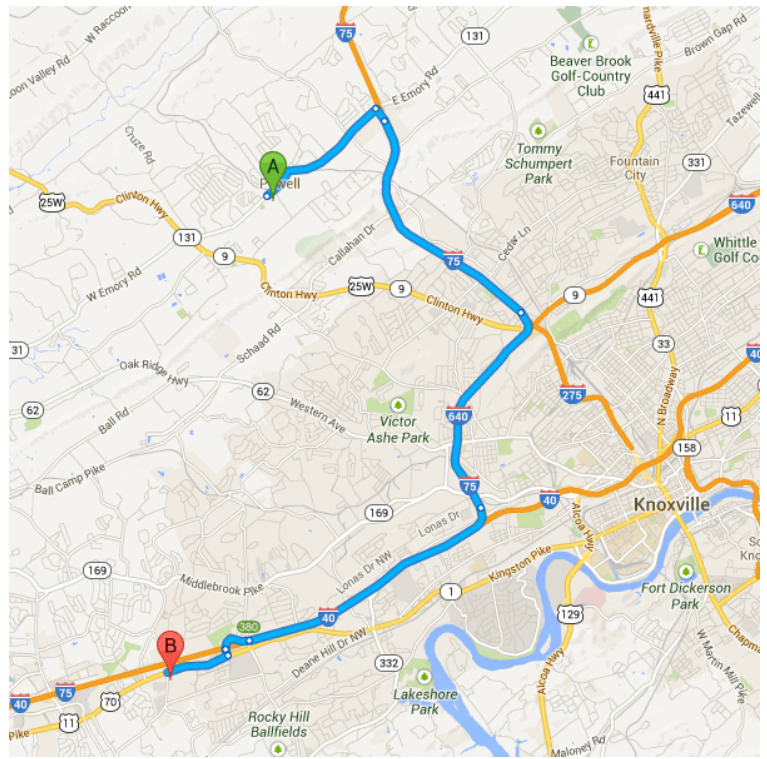

A Powell High School
2136 W W Emory Rd, Powell, TN 37849

Get on I-75 S in Knoxville

- 2.5 mi / 5 min
- 1. Head northeast on TN-131 N/W Emory Rd toward Brickyard Rd
- 2.2 mi
- 2. Turn right onto the Interstate 75 S ramp
- 0.2 mi

Follow I-75 S, I-640 W and I-40 W/I-75 S to
Montvue Rd. Take exit 380 from I-40 W/I-75 S

12.3 mi / 12 min

3. Merge onto I-75 S

4.0 mi

4. Take the exit onto I-640 W/I-75 S toward
Nashville/Chattanooga

3.6 mi

5. Keep **right** at the fork, follow signs for **Interstate 75
S/Interstate 40 W/Nashville/Chattanooga** and merge
onto I-40 W/I-75 S

4.3 mi

6. Take exit 380 toward US-11/US-70/W Hills

0.5 mi

Drive to Kingston Pike

7. Merge onto Montvue Rd

0.1 mi

8. Turn **right** onto Kingston Pike

i Destination will be on the left

1.0 mi

Bearden High School

8352 Kingston Pike, Knoxville, TN 37919

These directions are for planning purposes only. You may find that construction projects, traffic, weather, or other events may cause conditions to differ from the map results, and you should plan your route accordingly. You must obey all signs or notices regarding your route.