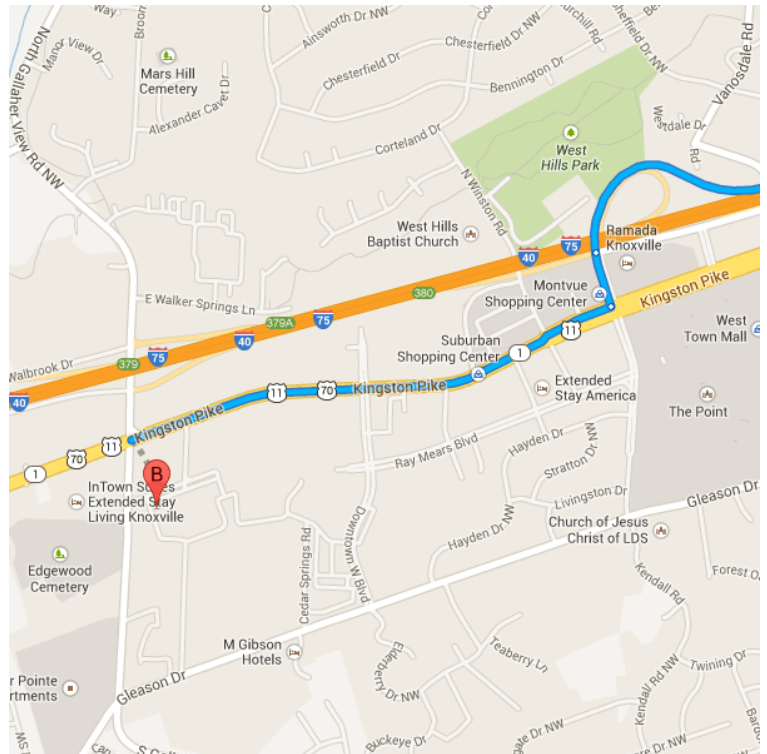

A Powell High School
2136 W W Emory Rd, Powell, TN 37849

Get on I-75 S in Knoxville

- 2.5 mi / 5 min
- 1. Head northeast on TN-131 N/W Emory Rd toward Brickyard Rd
- 2.2 mi
- 2. Turn right onto the Interstate 75 S ramp
- 0.2 mi

Follow I-75 S, I-640 W and I-40 W/I-75 S to
Montvue Rd. Take exit 380 from I-40 W/I-75 S

12.3 mi / 12 min

3. Merge onto I-75 S

4.0 mi

4. Take the exit onto I-640 W/I-75 S toward
Nashville/Chattanooga

3.6 mi

5. Keep **right** at the fork, follow signs for **Interstate 75
S/Interstate 40 W/Nashville/Chattanooga** and merge
onto I-40 W/I-75 S

4.3 mi

6. Take exit 380 toward US-11/US-70/W Hills

0.5 mi

Drive to Kingston Pike

7. Merge onto Montvue Rd

0.1 mi

8. Turn **right** onto Kingston Pike

i Destination will be on the left

1.0 mi

Bearden High School

8352 Kingston Pike, Knoxville, TN 37919

These directions are for planning purposes only. You may find that construction projects, traffic, weather, or other events may cause conditions to differ from the map results, and you should plan your route accordingly. You must obey all signs or notices regarding your route.