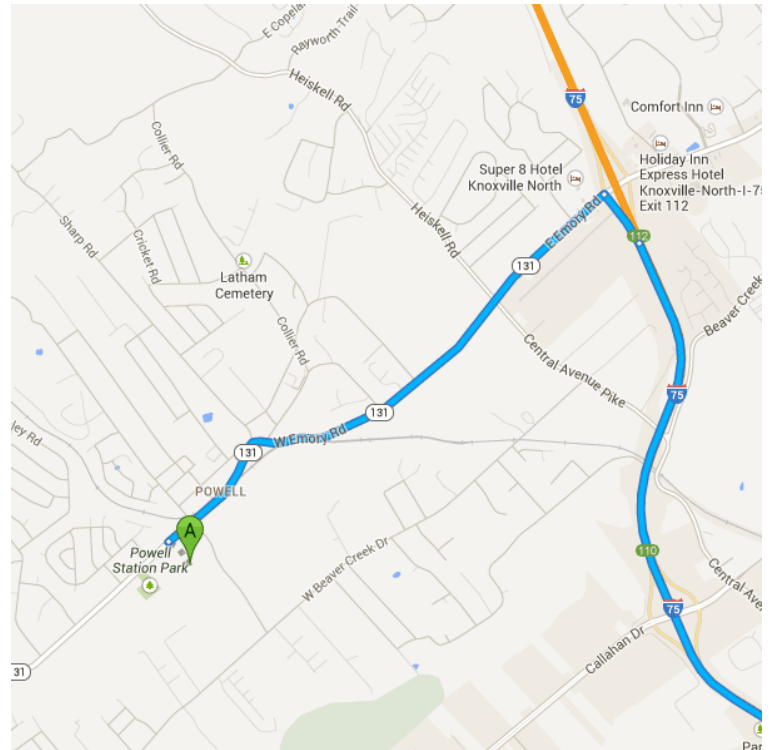

A Powell High School
2136 W W Emory Rd, Powell, TN 37849

Get on I-75 S in Knoxville

- 2.5 mi / 5 min
- 1. Head northeast on TN-131 N/W Emory Rd toward Brickyard Rd
- 2.2 mi
- 2. Turn right onto the Interstate 75 S ramp
- 0.2 mi

Follow I-75 S, I-640 W and I-40 W/I-75 S to
Montvue Rd. Take exit 380 from I-40 W/I-75 S

12.3 mi / 12 min

3. Merge onto I-75 S

4.0 mi

4. Take the exit onto I-640 W/I-75 S toward
Nashville/Chattanooga

3.6 mi

5. Keep **right** at the fork, follow signs for **Interstate 75
S/Interstate 40 W/Nashville/Chattanooga** and merge
onto I-40 W/I-75 S

4.3 mi

6. Take exit 380 toward US-11/US-70/W Hills

0.5 mi

Drive to Kingston Pike

7. Merge onto Montvue Rd

0.1 mi

8. Turn **right** onto Kingston Pike

i Destination will be on the left

1.0 mi

Bearden High School

8352 Kingston Pike, Knoxville, TN 37919

These directions are for planning purposes only. You may find that construction projects, traffic, weather, or other events may cause conditions to differ from the map results, and you should plan your route accordingly. You must obey all signs or notices regarding your route.