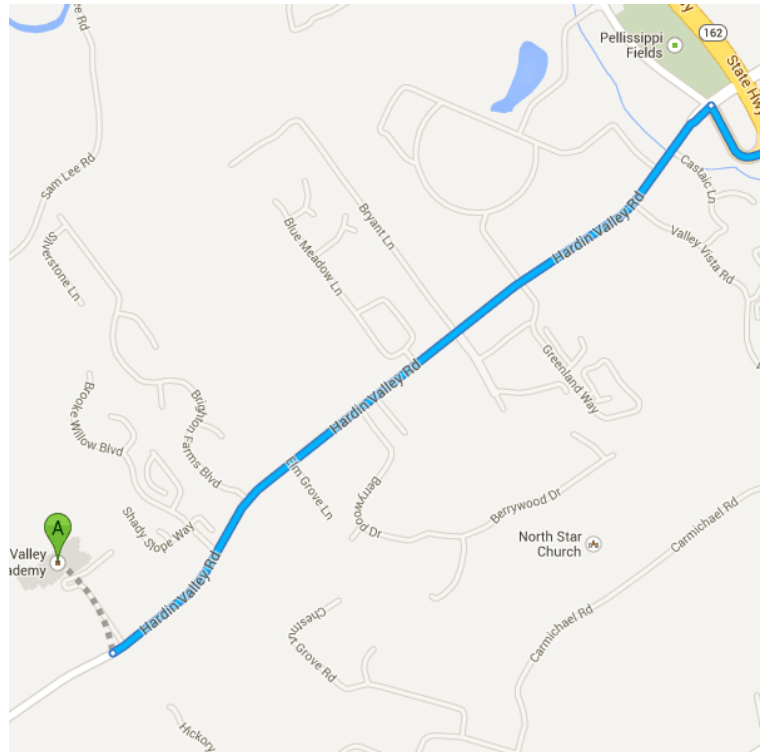

**Hardin Valley Academy**  
11345 Hardin Valley Rd, Knoxville, TN 37932

Get on **TN-162 S/Pellissippi Pkwy/TN-162 Scenic S** from **Hardin Valley Rd**

1.8 mi / 3 min

1. Head **northeast** on **Hardin Valley Rd** toward **Brooke Willow Blvd**

1.6 mi

2. Turn **right** to merge onto **TN-162 S/Pellissippi Pkwy/TN-162 Scenic S** toward **Knoxville**

0.2 mi

Continue on TN-162 S/Pellissippi Pkwy. Take I-40 E/I-75 N to Kingston Pike in Knoxville

3. Merge onto TN-162 S/Pellissippi Pkwy/TN-162 Scenic S

 Continue to follow TN-162 S/Pellissippi Pkwy

2.5 mi

4. Take the exit onto I-40 E/I-75 N toward Knoxville

3.5 mi

5. Take exit 379 for Bridgewater Rd toward Walker Springs Rd/Gallaher View Rd

0.2 mi

6. Turn **right** onto Bridgewater Rd

0.1 mi

7. Take the 1st **left** onto Kingston Pike

 Destination will be on the right

0.5 mi

Bearden High School

8352 Kingston Pike, Knoxville, TN 37919

These directions are for planning purposes only. You may find that construction projects, traffic, weather, or other events may cause conditions to differ from the map results, and you should plan your route accordingly. You must obey all signs or notices regarding your route.