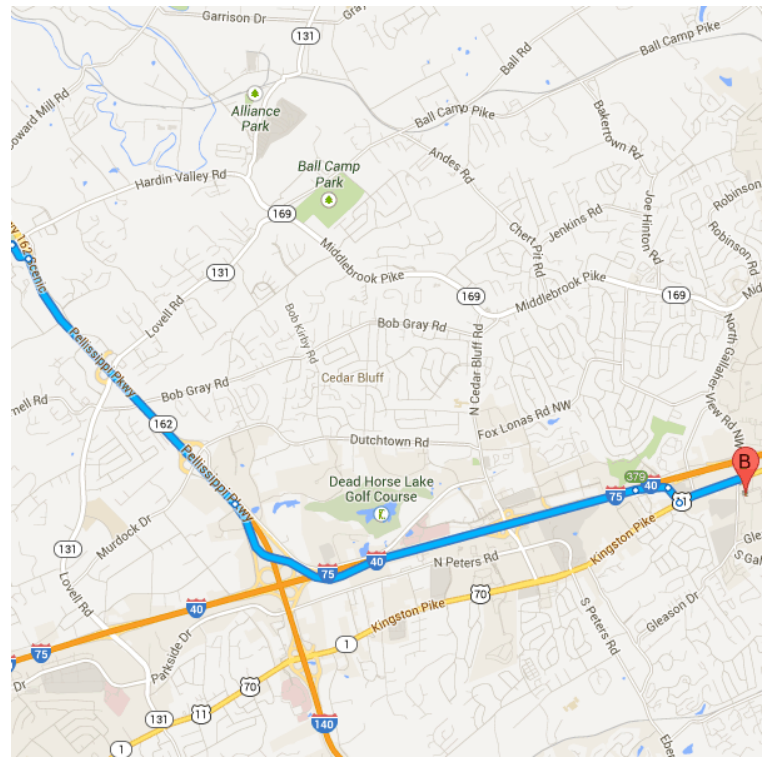

**Hardin Valley Academy**  
11345 Hardin Valley Rd, Knoxville, TN 37932

Get on **TN-162 S/Pellissippi Pkwy/TN-162 Scenic S** from **Hardin Valley Rd**

1.8 mi / 3 min

1. Head **northeast** on **Hardin Valley Rd** toward **Brooke Willow Blvd**

1.6 mi

2. Turn **right** to merge onto **TN-162 S/Pellissippi Pkwy/TN-162 Scenic S** toward **Knoxville**

0.2 mi

Continue on TN-162 S/Pellissippi Pkwy. Take I-40 E/I-75 N to Kingston Pike in Knoxville

3. Merge onto TN-162 S/Pellissippi Pkwy/TN-162 Scenic S

 Continue to follow TN-162 S/Pellissippi Pkwy

2.5 mi

4. Take the exit onto I-40 E/I-75 N toward Knoxville

3.5 mi

5. Take exit 379 for Bridgewater Rd toward Walker Springs Rd/Gallaher View Rd

0.2 mi

6. Turn **right** onto Bridgewater Rd

0.1 mi

7. Take the 1st **left** onto Kingston Pike

 Destination will be on the right

0.5 mi

Bearden High School

8352 Kingston Pike, Knoxville, TN 37919

These directions are for planning purposes only. You may find that construction projects, traffic, weather, or other events may cause conditions to differ from the map results, and you should plan your route accordingly. You must obey all signs or notices regarding your route.