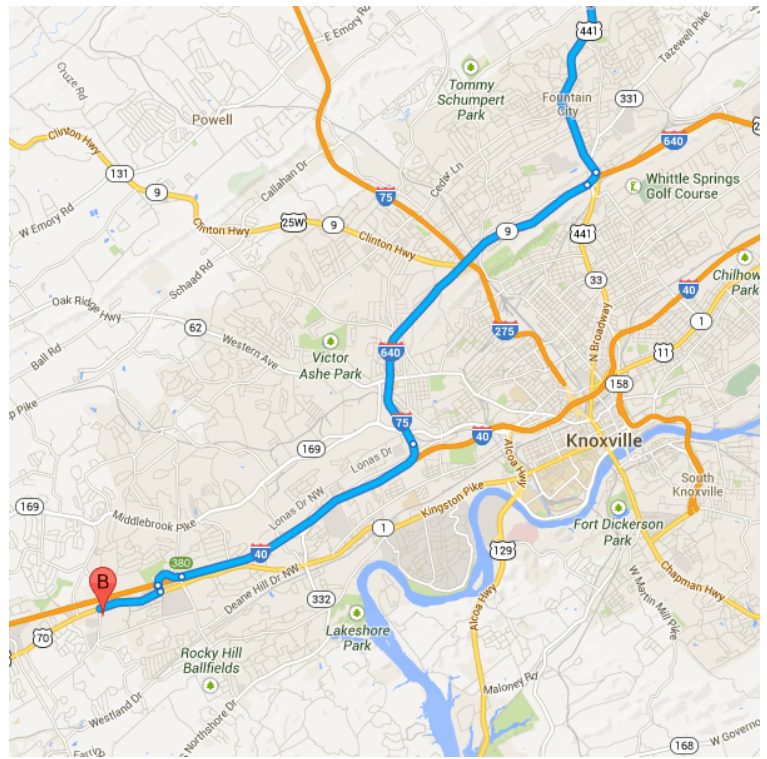

Halls High School  
4321 E Emory Rd, Knoxville, TN 37938

Get on I-640 W/US-25W N in Knoxville

5.2 mi / 8 min

1. Head **east** on TN-131 N/E Emory Rd  
151 ft
2. Take the 1st **right** onto TN-33 S/Maynardville Pike  
 Continue to follow TN-33 S  
4.9 mi
3. Take the **Interstate 640 W/US 25W N** ramp  
0.2 mi

Follow **I-640 W** and **I-40 W/I-75 S** to **Montvue Rd**. Take exit **380** from **I-40 W/I-75 S**

10.4 mi / 10 min

4. Merge onto **I-640 W/US-25W N**

 Continue to follow **I-640 W**

5.6 mi

5. Keep **right** at the fork, follow signs for **Interstate 75 S/Interstate 40 W/Nashville/Chattanooga** and merge onto **I-40 W/I-75 S**

4.3 mi

6. Take exit **380** toward **US-11/US-70/W Hills**

0.5 mi

Drive to **Kingston Pike**

7. Merge onto **Montvue Rd**

0.1 mi

8. Turn **right** onto **Kingston Pike**

 Destination will be on the left

1.0 mi

**Bearden High School**

8352 Kingston Pike, Knoxville, TN 37919

These directions are for planning purposes only. You may find that construction projects, traffic, weather, or other events may cause conditions to differ from the map results, and you should plan your route accordingly. You must obey all signs or notices regarding your route.