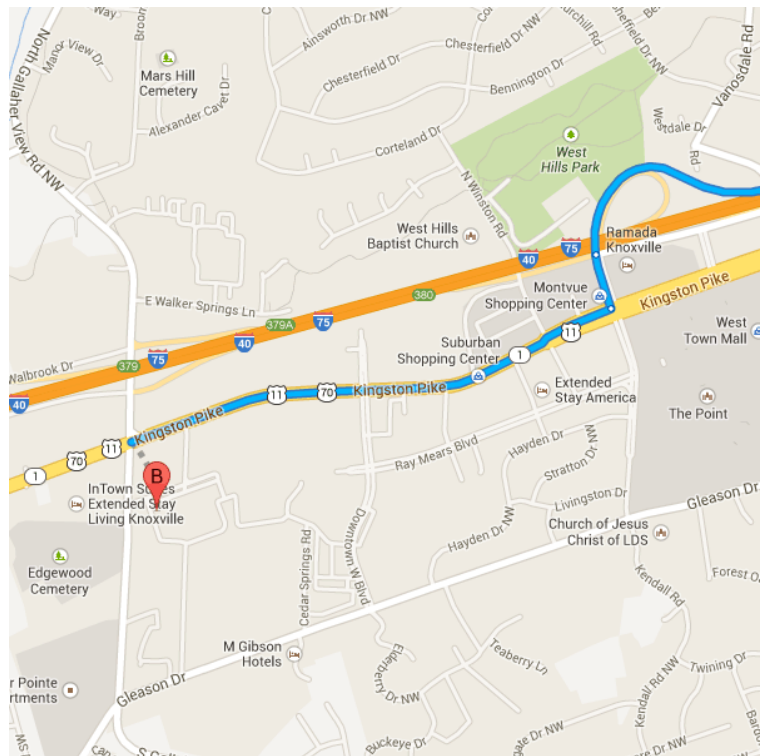

Halls High School  
4321 E Emory Rd, Knoxville, TN 37938

Get on I-640 W/US-25W N in Knoxville

5.2 mi / 8 min

1. Head **east** on TN-131 N/E Emory Rd  
151 ft
2. Take the 1st **right** onto TN-33 S/Maynardville Pike  
 Continue to follow TN-33 S  
4.9 mi
3. Take the **Interstate 640 W/US 25W N** ramp  
0.2 mi

Follow **I-640 W** and **I-40 W/I-75 S** to **Montvue Rd**. Take exit **380** from **I-40 W/I-75 S**

10.4 mi / 10 min

4. Merge onto **I-640 W/US-25W N**

 Continue to follow **I-640 W**

5.6 mi

5. Keep **right** at the fork, follow signs for **Interstate 75 S/Interstate 40 W/Nashville/Chattanooga** and merge onto **I-40 W/I-75 S**

4.3 mi

6. Take exit **380** toward **US-11/US-70/W Hills**

0.5 mi

Drive to **Kingston Pike**

7. Merge onto **Montvue Rd**

0.1 mi

8. Turn **right** onto **Kingston Pike**

 Destination will be on the left

1.0 mi

**Bearden High School**

8352 Kingston Pike, Knoxville, TN 37919

These directions are for planning purposes only. You may find that construction projects, traffic, weather, or other events may cause conditions to differ from the map results, and you should plan your route accordingly. You must obey all signs or notices regarding your route.