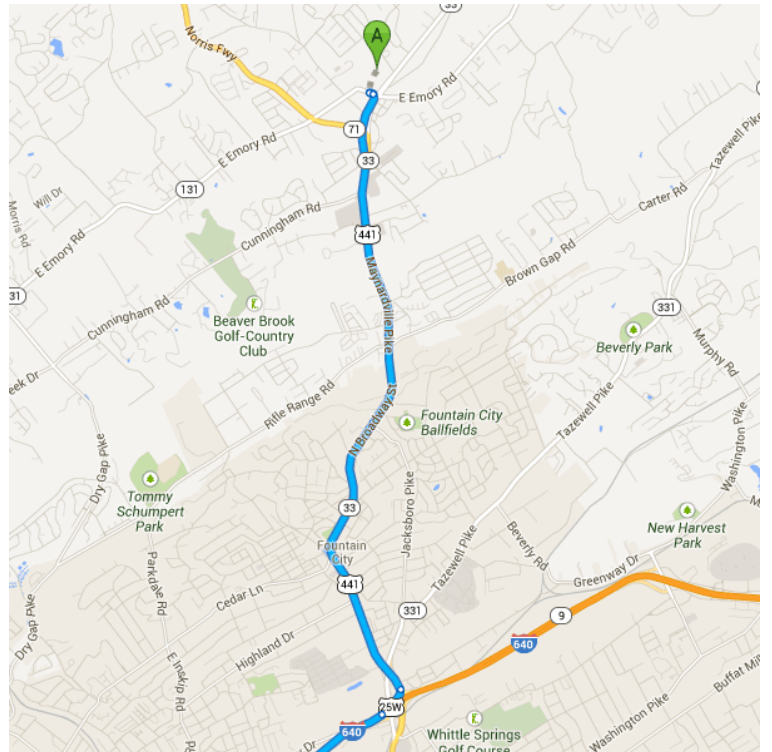

Halls High School  
4321 E Emory Rd, Knoxville, TN 37938

Get on I-640 W/US-25W N in Knoxville

5.2 mi / 8 min

1. Head **east** on TN-131 N/E Emory Rd  
151 ft
2. Take the 1st **right** onto TN-33 S/Maynardville Pike  
 Continue to follow TN-33 S  
4.9 mi
3. Take the **Interstate 640 W/US 25W N** ramp  
0.2 mi

Follow **I-640 W** and **I-40 W/I-75 S** to **Montvue Rd**. Take exit **380** from **I-40 W/I-75 S**

10.4 mi / 10 min

4. Merge onto **I-640 W/US-25W N**

 Continue to follow **I-640 W**

5.6 mi

5. Keep **right** at the fork, follow signs for **Interstate 75 S/Interstate 40 W/Nashville/Chattanooga** and merge onto **I-40 W/I-75 S**

4.3 mi

6. Take exit **380** toward **US-11/US-70/W Hills**

0.5 mi

Drive to **Kingston Pike**

7. Merge onto **Montvue Rd**

0.1 mi

8. Turn **right** onto **Kingston Pike**

 Destination will be on the left

1.0 mi

**Bearden High School**

8352 Kingston Pike, Knoxville, TN 37919

These directions are for planning purposes only. You may find that construction projects, traffic, weather, or other events may cause conditions to differ from the map results, and you should plan your route accordingly. You must obey all signs or notices regarding your route.