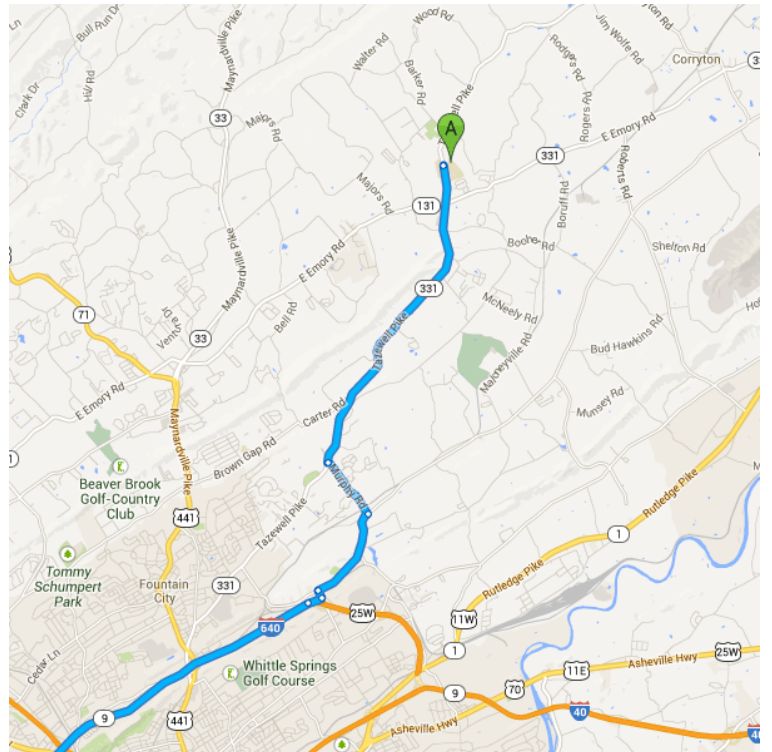

**A** Gibbs High School  
7628 Tazewell Pike, Gibbs, TN 37721

Get on I-640 W in Knoxville from Tazewell Pike and Washington Pike

8.1 mi / 13 min

1. Head **south** on TN-131 S/Tazewell Pike toward E Emory Rd

**i** Continue to follow Tazewell Pike

5.2 mi

2. Turn **left** onto Murphy Rd

1.0 mi

3. Turn **right** onto Washington Pike

1.5 mi

4. Turn **left** to stay on Washington Pike

0.1 mi

5. Slight **right** onto the Interstate 640 W ramp

0.2 mi

Follow **I-640 W** and **I-40 W/I-75 S** to **Montvue Rd**. Take exit **380** from **I-40 W/I-75 S**

12.6 mi / 13 min

6. Merge onto **I-640 W**
7. Keep **right** at the fork, follow signs for **Interstate 75 S/Interstate 40 W/Nashville/Chattanooga** and merge onto **I-40 W/I-75 S**
8. Take exit **380** toward **US-11/US-70/W Hills**

4.3 mi

0.5 mi

Drive to **Kingston Pike**

9. Merge onto **Montvue Rd**
10. Turn **right** onto **Kingston Pike**  
**i** Destination will be on the left

0.1 mi

1.0 mi

**Bearden High School**  
8352 Kingston Pike, Knoxville, TN 37919