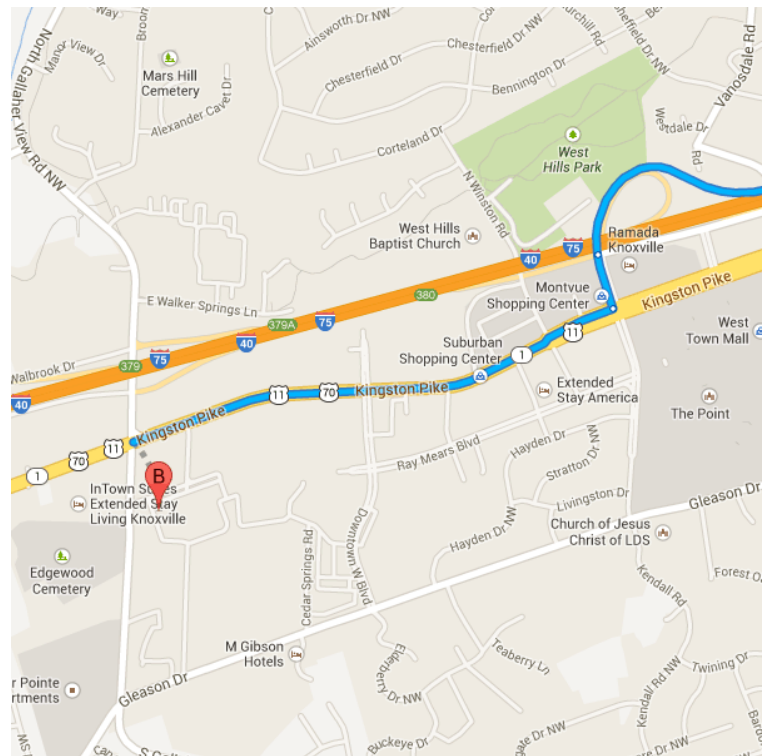

**A** Gibbs High School  
7628 Tazewell Pike, Gibbs, TN 37721

Get on I-640 W in Knoxville from Tazewell Pike and Washington Pike

8.1 mi / 13 min

1. Head **south** on TN-131 S/Tazewell Pike toward E Emory Rd

**i** Continue to follow Tazewell Pike

5.2 mi

2. Turn **left** onto Murphy Rd

1.0 mi

3. Turn **right** onto Washington Pike

1.5 mi

4. Turn **left** to stay on Washington Pike

0.1 mi

5. Slight **right** onto the Interstate 640 W ramp

0.2 mi

Follow **I-640 W** and **I-40 W/I-75 S** to **Montvue Rd**. Take exit **380** from **I-40 W/I-75 S**

12.6 mi / 13 min

6. Merge onto **I-640 W**
7. Keep **right** at the fork, follow signs for **Interstate 75 S/Interstate 40 W/Nashville/Chattanooga** and merge onto **I-40 W/I-75 S**
8. Take exit **380** toward **US-11/US-70/W Hills**

4.3 mi

0.5 mi

Drive to **Kingston Pike**

9. Merge onto **Montvue Rd**
10. Turn **right** onto **Kingston Pike**  
**i** Destination will be on the left

0.1 mi

1.0 mi

**Bearden High School**  
8352 Kingston Pike, Knoxville, TN 37919