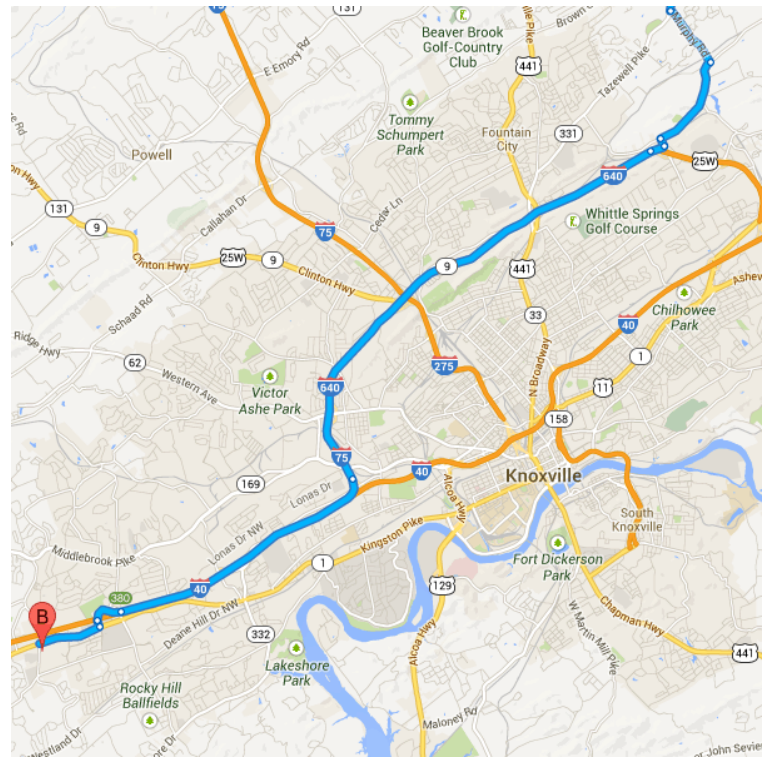

**A** Gibbs High School  
7628 Tazewell Pike, Gibbs, TN 37721

Get on I-640 W in Knoxville from Tazewell Pike and Washington Pike

8.1 mi / 13 min

1. Head **south** on TN-131 S/Tazewell Pike toward E Emory Rd

**i** Continue to follow Tazewell Pike

5.2 mi

2. Turn **left** onto Murphy Rd

1.0 mi

3. Turn **right** onto Washington Pike

1.5 mi

4. Turn **left** to stay on Washington Pike

0.1 mi

5. Slight **right** onto the Interstate 640 W ramp

0.2 mi

Follow **I-640 W** and **I-40 W/I-75 S** to **Montvue Rd**. Take exit **380** from **I-40 W/I-75 S**

12.6 mi / 13 min

6. Merge onto **I-640 W**
7. Keep **right** at the fork, follow signs for **Interstate 75 S/Interstate 40 W/Nashville/Chattanooga** and merge onto **I-40 W/I-75 S**
8. Take exit **380** toward **US-11/US-70/W Hills**

4.3 mi

0.5 mi

Drive to **Kingston Pike**

9. Merge onto **Montvue Rd**
10. Turn **right** onto **Kingston Pike**  
**i** Destination will be on the left

0.1 mi

1.0 mi

**Bearden High School**  
8352 Kingston Pike, Knoxville, TN 37919