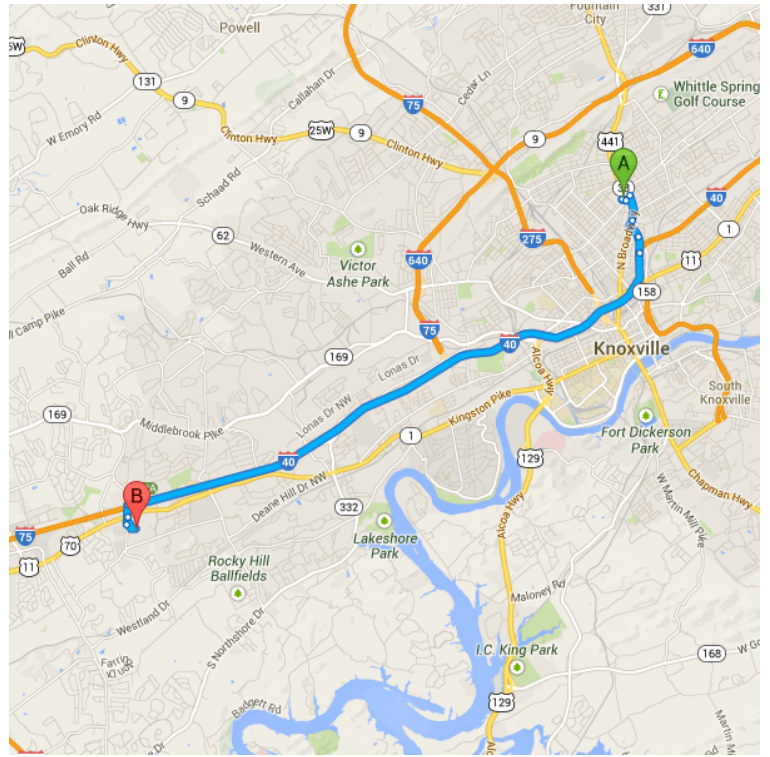

Directions from **Fulton High School** to **Bearden High School**

Drive 10.9 mi, 15 min

Fulton High School
2509 N Broadway St, Knoxville, TN 37917

Get on **I-40 W** from **N Broadway** and **Hall of Fame Dr**

1.1 mi / 3 min

1. Head **southeast** on **Krohn St** toward **E Woodland Ave**

384 ft

2. Turn **left** onto **E Woodland Ave**

449 ft

3. Take the 1st **right** onto **N Broadway**

0.4 mi

4. Slight **right** onto **Hall of Fame Dr** (signs for **I-40/I-75**)

0.3 mi

5. Merge onto **I-40 W** via the ramp to **Nashville**

0.3 mi

Follow **I-40 W** to **North Gallaher View Rd NW**.

Take exit **379A** from **I-40 W**

9.2 mi / 9 min

6. Merge onto **I-40 W**

9.0 mi

7. Take exit **379A** for **Gallaher View Rd**

0.2 mi

8. Keep **left** at the fork, follow signs for **Walker Springs Rd**

125 ft

Continue on **North Gallaher View Rd NW** to your destination

9. Turn **left** onto **North Gallaher View Rd NW**