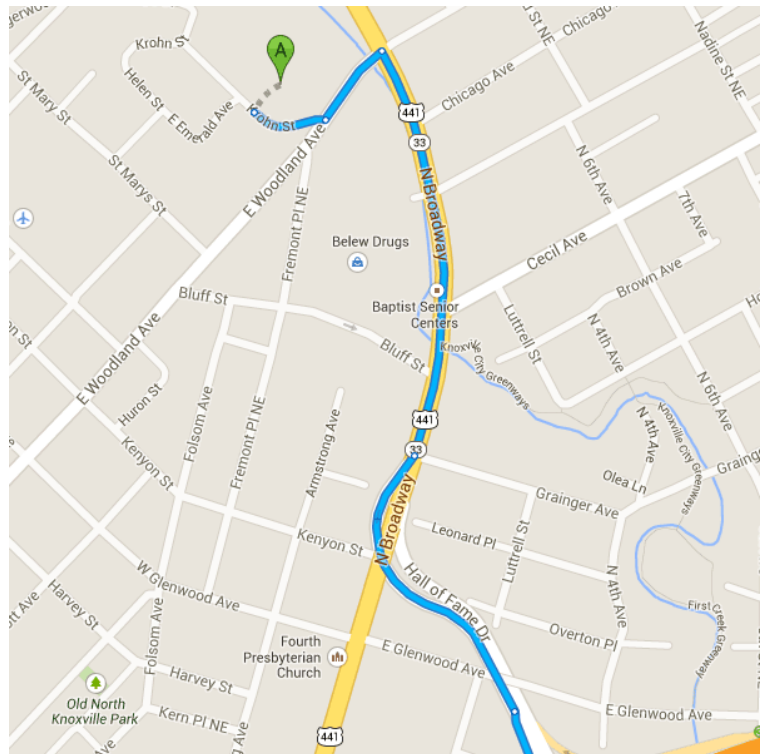

Directions from **Fulton High School** to **Bearden High School**

Drive 10.9 mi, 15 min

Fulton High School
2509 N Broadway St, Knoxville, TN 37917

Get on **I-40 W** from **N Broadway** and **Hall of Fame Dr**

1.1 mi / 3 min

1. Head **southeast** on **Krohn St** toward **E Woodland Ave**

384 ft

2. Turn **left** onto **E Woodland Ave**

449 ft

3. Take the 1st **right** onto **N Broadway**

0.4 mi

4. Slight **right** onto **Hall of Fame Dr** (signs for **I-40/I-75**)

0.3 mi

5. Merge onto **I-40 W** via the ramp to **Nashville**

0.3 mi

Follow **I-40 W** to **North Gallaher View Rd NW**.

Take exit **379A** from **I-40 W**

9.2 mi / 9 min

6. Merge onto **I-40 W**

9.0 mi

7. Take exit **379A** for **Gallaher View Rd**

0.2 mi

8. Keep **left** at the fork, follow signs for **Walker Springs Rd**

125 ft

Continue on **North Gallaher View Rd NW** to your destination

9. Turn **left** onto **North Gallaher View Rd NW**