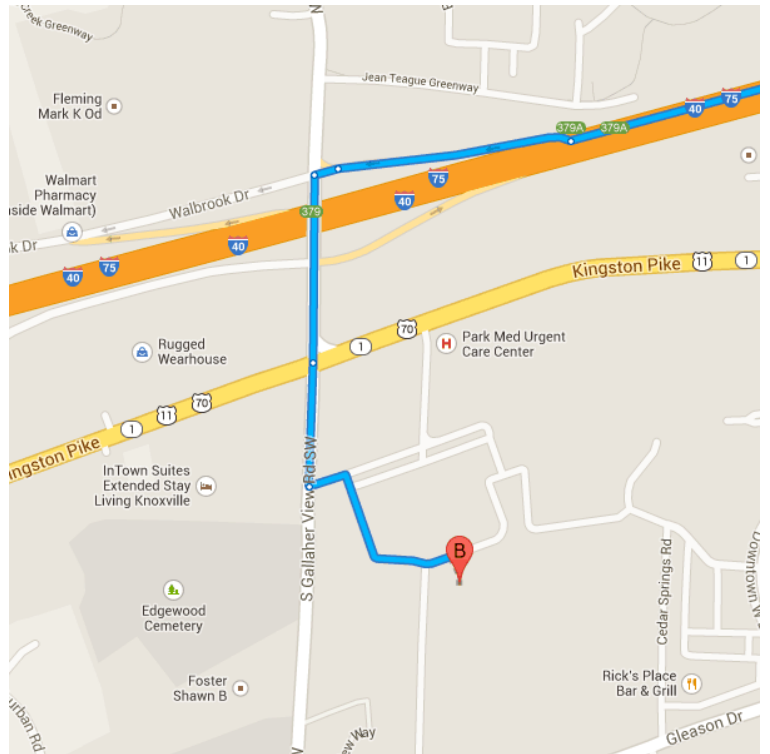

0.3 mi

5. Merge onto **I-40 W** via the ramp to **Nashville**

0.3 mi

Follow **I-40 W** to **North Gallaher View Rd NW**.

Take exit **379A** from **I-40 W**

9.2 mi / 9 min

6. Merge onto **I-40 W**

9.0 mi

7. Take exit **379A** for **Gallaher View Rd**

0.2 mi

8. Keep **left** at the fork, follow signs for **Walker Springs Rd**

125 ft

Continue on **North Gallaher View Rd NW** to your destination

9. Turn **left** onto **North Gallaher View Rd NW**

0.2 mi

10. Continue onto **S Gallaher View Rd SW**

0.1 mi

11. Turn **left**

 Destination will be on the right

0.2 mi

B Bearden High School

8352 Kingston Pike, Knoxville, TN 37919

These directions are for planning purposes only. You may find that construction projects, traffic, weather, or other events may cause conditions to differ from the map results, and you should plan your route accordingly. You must obey all signs or notices regarding your route.