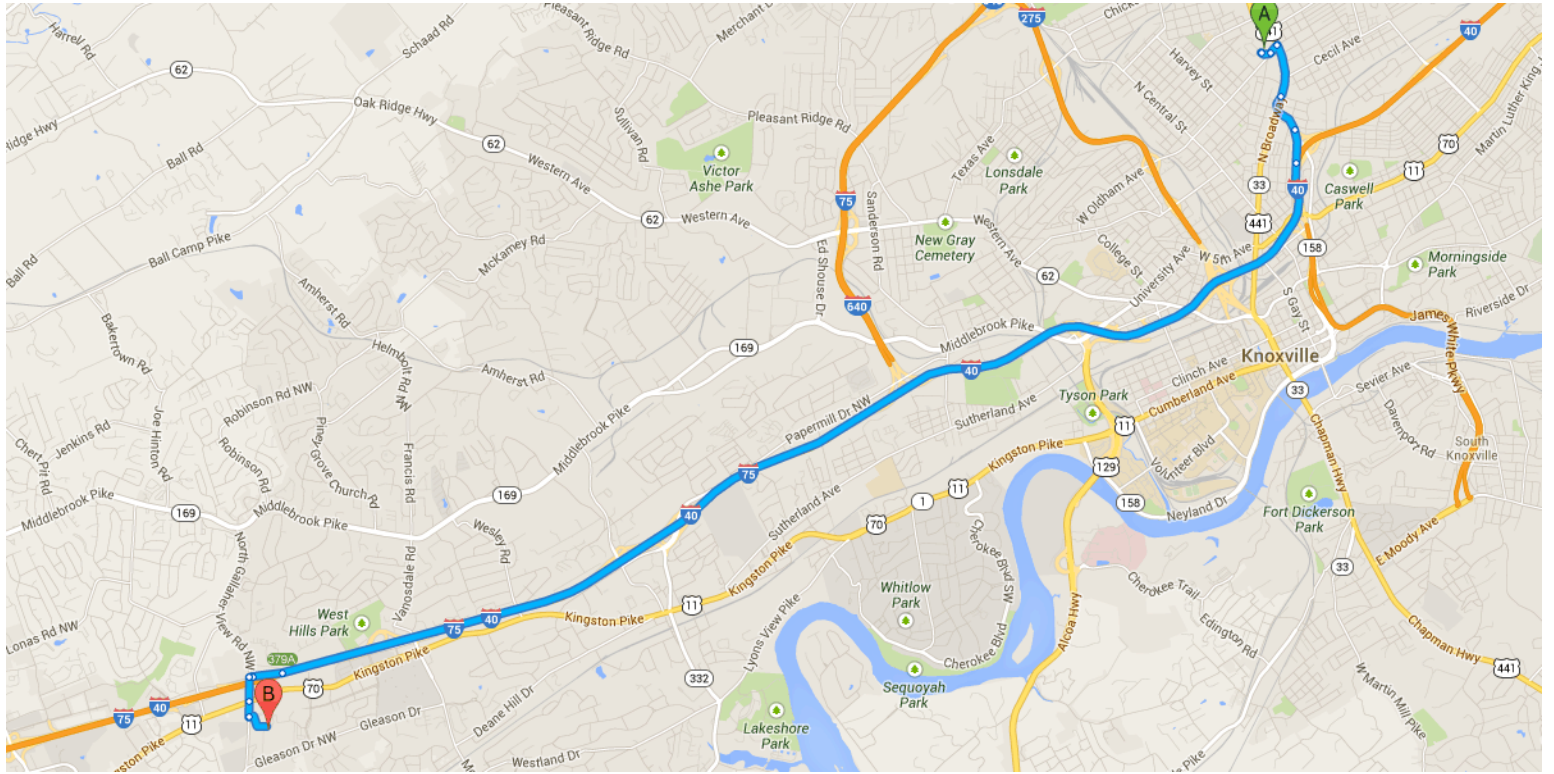

Directions from **Fulton High School** to **Bearden High School**

Drive 10.9 mi, 15 min

Fulton High School
2509 N Broadway St, Knoxville, TN 37917

Get on **I-40 W** from **N Broadway** and **Hall of Fame Dr**

1.1 mi / 3 min

1. Head **southeast** on **Krohn St** toward **E Woodland Ave**

384 ft

2. Turn **left** onto **E Woodland Ave**

449 ft

3. Take the 1st **right** onto **N Broadway**

0.4 mi

4. Slight **right** onto **Hall of Fame Dr** (signs for **I-40/I-75**)

0.3 mi

5. Merge onto **I-40 W** via the ramp to **Nashville**

0.3 mi

Follow **I-40 W** to **North Gallaher View Rd NW**.

Take exit **379A** from **I-40 W**

9.2 mi / 9 min

6. Merge onto **I-40 W**

9.0 mi

7. Take exit **379A** for **Gallaher View Rd**

0.2 mi

8. Keep **left** at the fork, follow signs for **Walker Springs Rd**

125 ft

Continue on **North Gallaher View Rd NW** to your destination

9. Turn **left** onto **North Gallaher View Rd NW**