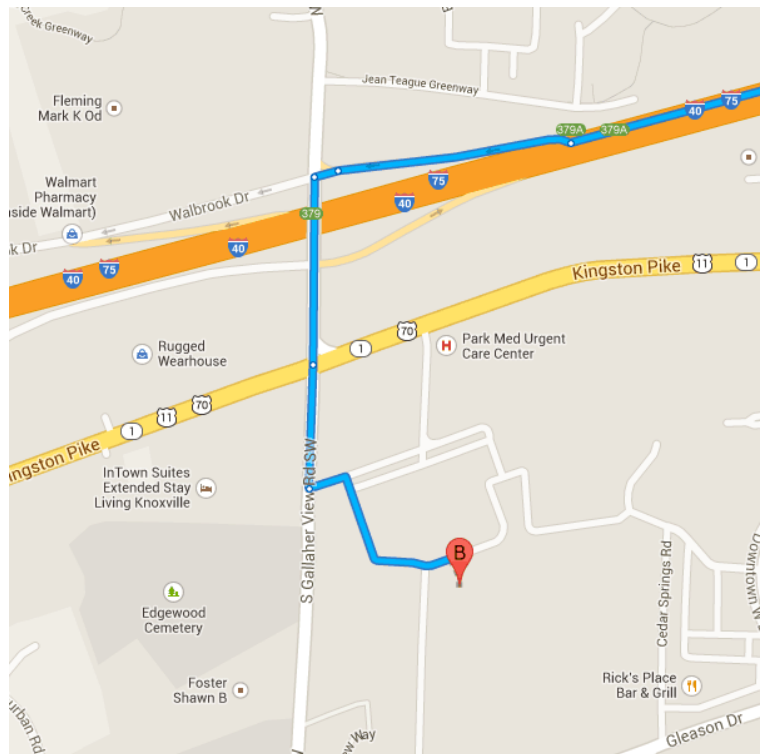

0.5 mi

3. Turn left to merge onto TN-33 S/US-441 S/N Broadway toward I-640

0.1 mi

4. Take the Interstate 640 W/US 25W N ramp

0.2 mi

Follow **I-640 W** and **I-40 W/I-75 S** to **North Gallaher View Rd NW**. Take exit **379A** from **I-40 W/I-75 S**

11.2 mi / 11 min

5. Merge onto **I-640 W/US-25W N**

 Continue to follow **I-640 W**

5.6 mi

6. Keep **right** at the fork, follow signs for **Interstate 75 S/Interstate 40 W/Nashville/Chattanooga** and merge onto **I-40 W/I-75 S**

5.3 mi

7. Take exit **379A** for **Gallaher View Rd**

0.2 mi

8. Keep **left** at the fork, follow signs for **Walker Springs Rd**

125 ft

Continue on **North Gallaher View Rd NW** to your destination

9. Turn **left** onto **North Gallaher View Rd NW**

0.2 mi

10. Continue onto **S Gallaher View Rd SW**

0.1 mi

11. Turn **left**

 Destination will be on the right

0.2 mi

Bearden High School
8352 Kingston Pike, Knoxville, TN 37919

These directions are for planning purposes only. You may find that construction projects, traffic, weather, or other events may cause conditions to differ from the map results, and you should plan your route accordingly. You must obey all signs or notices regarding your route.