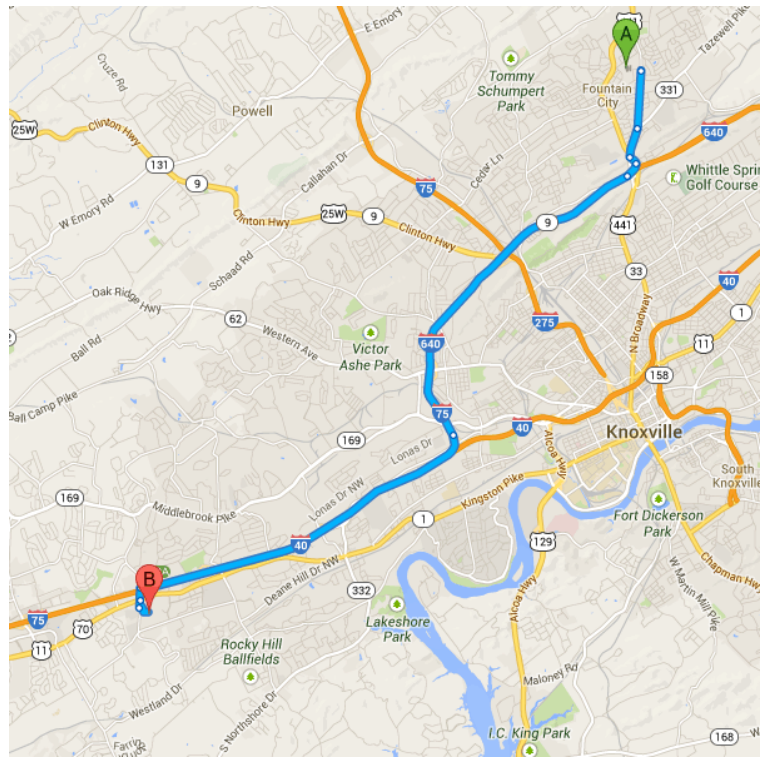

Central High School
5321 Jacksboro Pike, Knoxville, TN 37918

Get on I-640 W/US-25W N from Jacksboro Pike and Tazewell Pike

1.7 mi / 4 min

1. Head south on Jacksboro Pike toward Edgfield Rd

0.9 mi

2. Continue onto Tazewell Pike

0.5 mi

3. Turn left to merge onto TN-33 S/US-441 S/N Broadway toward I-640

0.1 mi

4. Take the Interstate 640 W/US 25W N ramp

0.2 mi

Follow **I-640 W** and **I-40 W/I-75 S** to **North Gallaher View Rd NW**. Take exit **379A** from **I-40 W/I-75 S**

11.2 mi / 11 min

5. Merge onto **I-640 W/US-25W N**

 Continue to follow **I-640 W**

5.6 mi

6. Keep **right** at the fork, follow signs for **Interstate 75 S/Interstate 40 W/Nashville/Chattanooga** and merge onto **I-40 W/I-75 S**

5.3 mi

7. Take exit **379A** for **Gallaher View Rd**

0.2 mi

8. Keep **left** at the fork, follow signs for **Walker Springs Rd**

125 ft

Continue on **North Gallaher View Rd NW** to your destination

9. Turn **left** onto **North Gallaher View Rd NW**