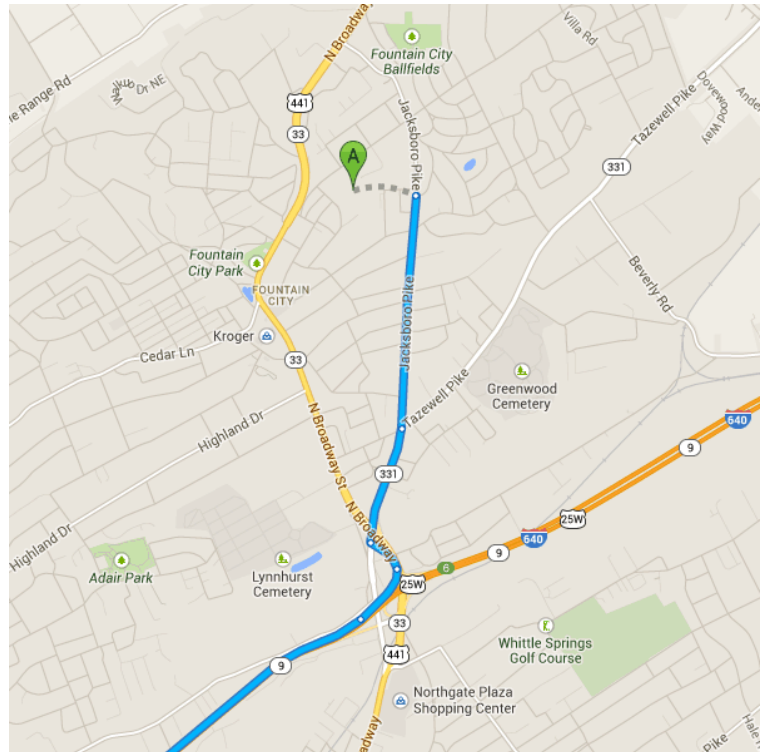

Central High School
5321 Jacksboro Pike, Knoxville, TN 37918

Get on I-640 W/US-25W N from Jacksboro Pike and Tazewell Pike

1.7 mi / 4 min

1. Head south on Jacksboro Pike toward Edgfield Rd

0.9 mi

2. Continue onto Tazewell Pike

0.5 mi

3. Turn left to merge onto TN-33 S/US-441 S/N Broadway toward I-640

0.1 mi

4. Take the Interstate 640 W/US 25W N ramp

0.2 mi

Follow **I-640 W** and **I-40 W/I-75 S** to **North Gallaher View Rd NW**. Take exit **379A** from **I-40 W/I-75 S**

11.2 mi / 11 min

5. Merge onto **I-640 W/US-25W N**

 Continue to follow **I-640 W**

5.6 mi

6. Keep **right** at the fork, follow signs for **Interstate 75 S/Interstate 40 W/Nashville/Chattanooga** and merge onto **I-40 W/I-75 S**

5.3 mi

7. Take exit **379A** for **Gallaher View Rd**

0.2 mi

8. Keep **left** at the fork, follow signs for **Walker Springs Rd**

125 ft

Continue on **North Gallaher View Rd NW** to your destination

9. Turn **left** onto **North Gallaher View Rd NW**