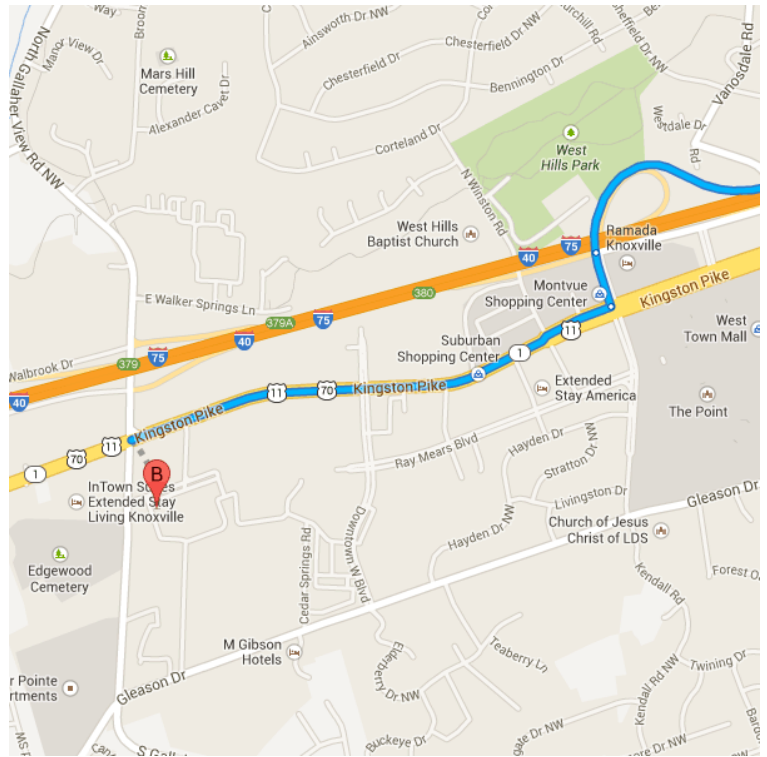

0.2 mi

2. Turn left onto N Carter School Rd

0.1 mi

3. Take the 1st right onto TN-139 W/TN-9 W/US-25W N/US-70 W/Asheville Hwy

i Continue to follow TN-9 W/US-25W N/US-70 W

7.1 mi

4. Take the ramp onto I-40 W/US-25W N

0.2 mi

Follow **I-40 W** to **Montvue Rd**. Take exit **380** from **I-40 W**

13.4 mi / 13 min

5. Merge onto **I-40 W/US-25W N**

 Continue to follow **I-40 W**

12.9 mi

6. Take exit **380** toward **US-11/US-70/W Hills**

0.5 mi

Drive to **Kingston Pike**

7. Merge onto **Montvue Rd**

0.1 mi

8. Turn **right** onto **Kingston Pike**

 Destination will be on the left

1.0 mi

B Bearden High School
8352 Kingston Pike, Knoxville, TN 37919

These directions are for planning purposes only. You may find that construction projects, traffic, weather, or other events may cause conditions to differ from the map results, and you should plan your route accordingly. You must obey all signs or notices regarding your route.