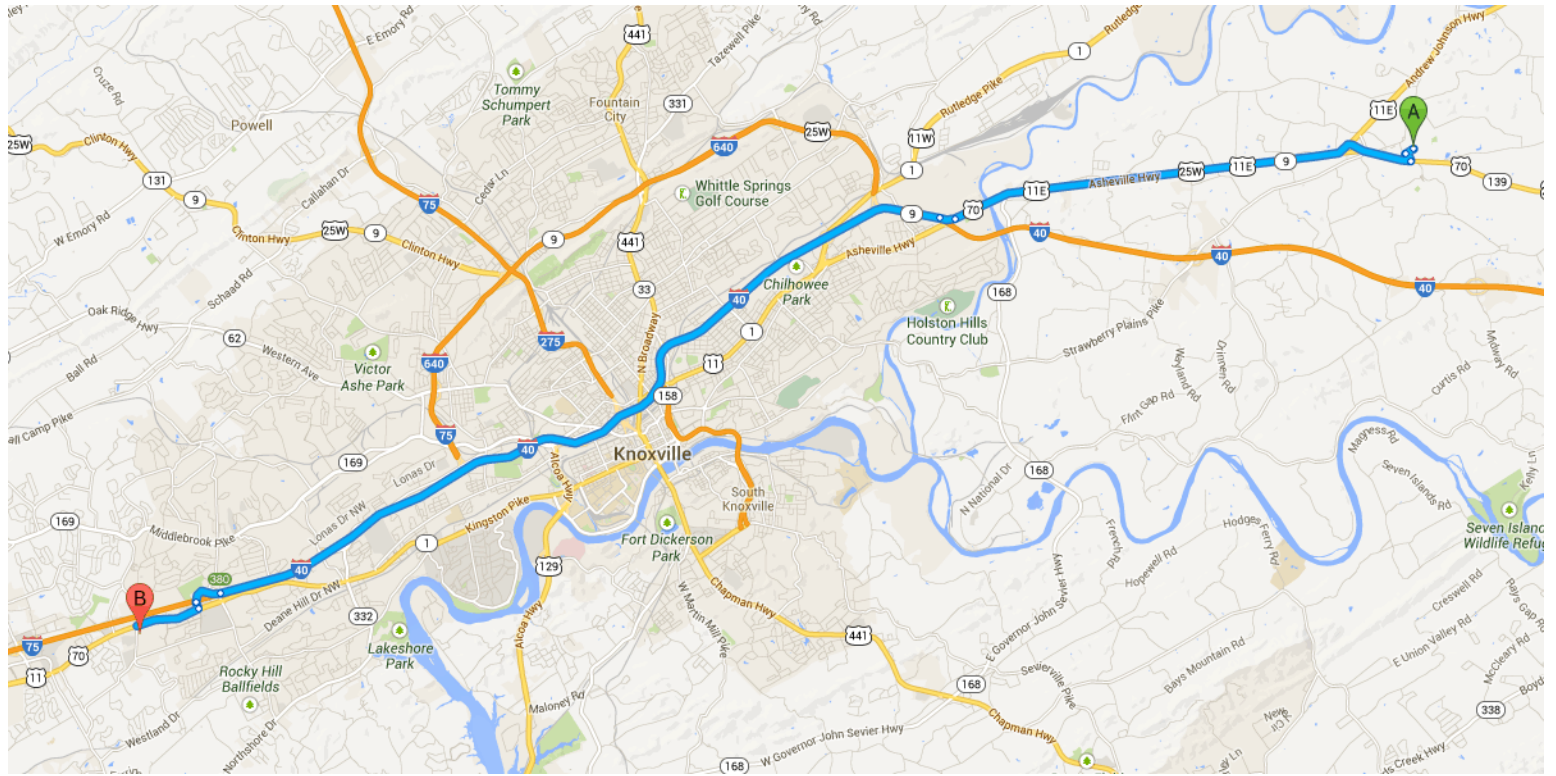

Directions from Carter High School to Bearden High School

Drive 22.0 mi, 27 min

A Carter High School
TN

Get on I-40 W/US-25W N in Knoxville from TN-9 W/US-70 W

7.6 mi / 11 min

1. Head southwest toward N Carter School Rd

0.2 mi

2. Turn left onto N Carter School Rd

0.1 mi

3. Take the 1st right onto TN-139 W/TN-9 W/US-25W N/US-70 W/Asheville Hwy

i Continue to follow TN-9 W/US-25W N/US-70 W

7.1 mi

4. Take the ramp onto I-40 W/US-25W N

0.2 mi

Follow **I-40 W** to **Montvue Rd**. Take exit **380** from **I-40 W**

13.4 mi / 13 min

5. Merge onto **I-40 W/US-25W N**

 Continue to follow **I-40 W**

12.9 mi

6. Take exit **380** toward **US-11/US-70/W Hills**

0.5 mi

Drive to **Kingston Pike**

7. Merge onto **Montvue Rd**

0.1 mi

8. Turn **right** onto **Kingston Pike**

 Destination will be on the left

1.0 mi

B Bearden High School
8352 Kingston Pike, Knoxville, TN 37919