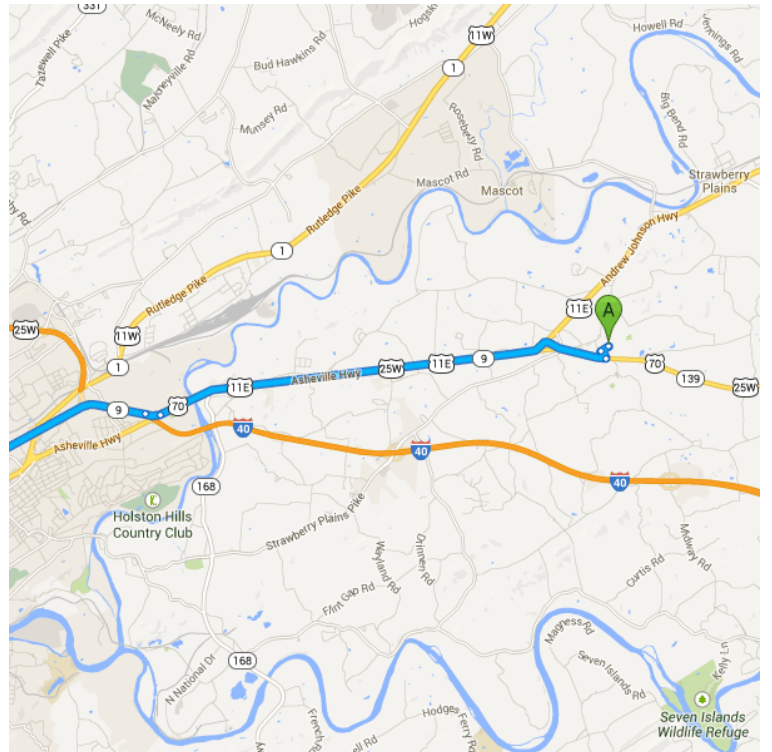

Directions from Carter High School to Bearden High School

Drive 22.0 mi, 27 min

A Carter High School
TN

Get on I-40 W/US-25W N in Knoxville from TN-9 W/US-70 W

7.6 mi / 11 min

1. Head southwest toward N Carter School Rd

0.2 mi

2. Turn left onto N Carter School Rd

0.1 mi

3. Take the 1st right onto TN-139 W/TN-9 W/US-25W N/US-70 W/Asheville Hwy

i Continue to follow TN-9 W/US-25W N/US-70 W

7.1 mi

4. Take the ramp onto I-40 W/US-25W N

0.2 mi

Follow **I-40 W** to **Montvue Rd**. Take exit **380** from **I-40 W**

13.4 mi / 13 min

5. Merge onto **I-40 W/US-25W N**

 Continue to follow **I-40 W**

12.9 mi

6. Take exit **380** toward **US-11/US-70/W Hills**

0.5 mi

Drive to **Kingston Pike**

7. Merge onto **Montvue Rd**

0.1 mi

8. Turn **right** onto **Kingston Pike**

 Destination will be on the left

1.0 mi

B Bearden High School
8352 Kingston Pike, Knoxville, TN 37919