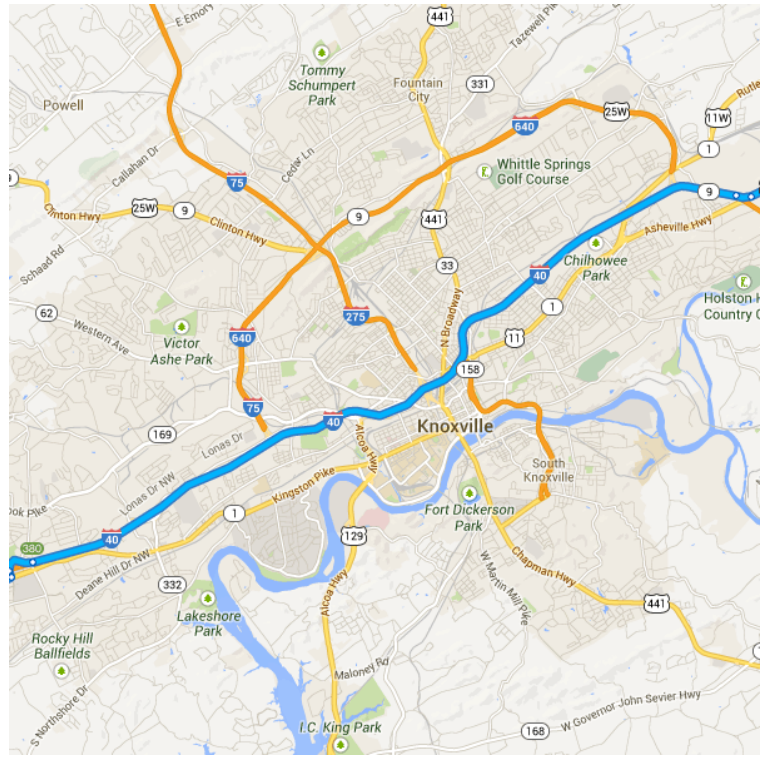

Directions from Carter High School to Bearden High School

Drive 22.0 mi, 27 min

A Carter High School
TN

Get on I-40 W/US-25W N in Knoxville from TN-9 W/US-70 W

7.6 mi / 11 min

1. Head southwest toward N Carter School Rd

0.2 mi

2. Turn left onto N Carter School Rd

0.1 mi

3. Take the 1st right onto TN-139 W/TN-9 W/US-25W N/US-70 W/Asheville Hwy

i Continue to follow TN-9 W/US-25W N/US-70 W

7.1 mi

4. Take the ramp onto I-40 W/US-25W N

0.2 mi

Follow **I-40 W** to **Montvue Rd**. Take exit **380** from **I-40 W**

13.4 mi / 13 min

5. Merge onto **I-40 W/US-25W N**

 Continue to follow **I-40 W**

12.9 mi

6. Take exit **380** toward **US-11/US-70/W Hills**

0.5 mi

Drive to **Kingston Pike**

7. Merge onto **Montvue Rd**

0.1 mi

8. Turn **right** onto **Kingston Pike**

 Destination will be on the left

1.0 mi

B Bearden High School
8352 Kingston Pike, Knoxville, TN 37919