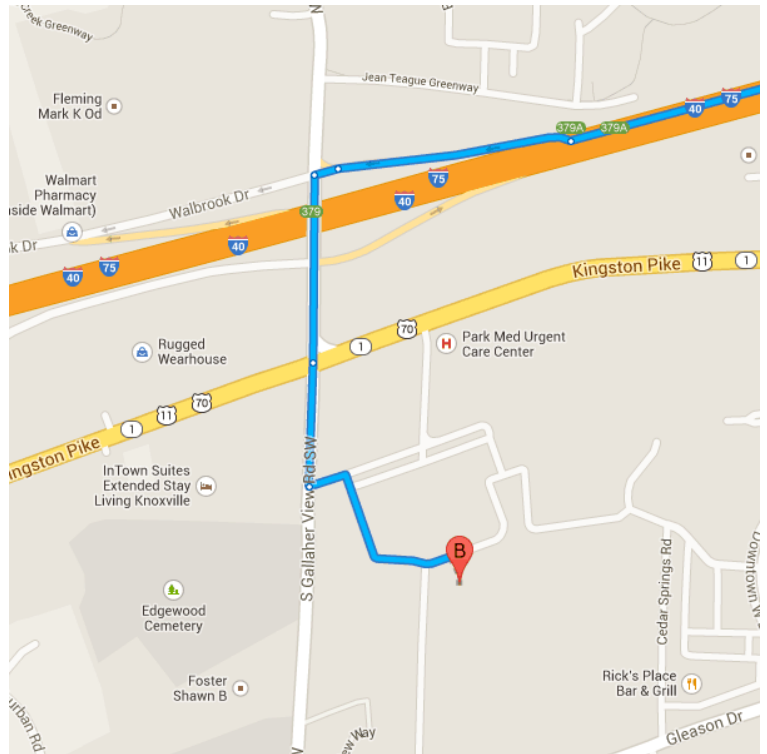

Austin East High School
2800 Martin Luther King Jr Ave, Knoxville, TN 37914

Get on I-40 W from N Cherry St

1.4 mi / 5 min

1. Head southwest on Martin Luther King Jr Ave toward S Hembree St

0.2 mi

2. Slight right onto Parkview Ave

0.3 mi

3. Take the 2nd right onto N Cherry St

0.7 mi

4. Turn left to merge onto I-40 W

0.3 mi

Follow **I-40 W** to **North Gallaher View Rd NW**.

Take exit **379A** from **I-40 W**

- _____ 10.2 mi / 10 min
- 5. Merge onto **I-40 W**
- _____ 10.0 mi
- 6. Take exit **379A** for **Gallaher View Rd**
- _____ 0.2 mi
- 7. Keep **left** at the fork, follow signs for **Walker Springs Rd**
- _____ 125 ft

Continue on **North Gallaher View Rd NW** to your destination

- 8. Turn **left** onto **North Gallaher View Rd NW**
- _____ 0.2 mi
- 9. Continue onto **S Gallaher View Rd SW**
- _____ 0.1 mi
- 10. Turn **left**
 Destination will be on the right
- _____ 0.2 mi

 **Bearden High School**
8352 Kingston Pike, Knoxville, TN 37919

These directions are for planning purposes only. You may find that construction projects, traffic, weather, or other events may cause conditions to differ from the map results, and you should plan your route accordingly. You must obey all signs or notices regarding your route.