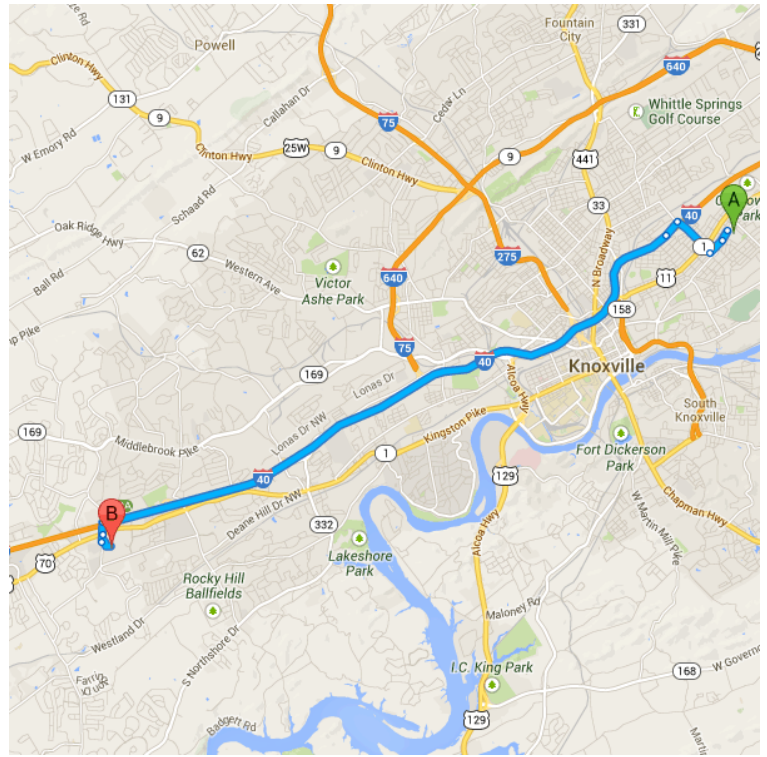

Austin East High School
2800 Martin Luther King Jr Ave, Knoxville, TN 37914

Get on I-40 W from N Cherry St

1.4 mi / 5 min

1. Head southwest on Martin Luther King Jr Ave toward S Hembree St

0.2 mi

2. Slight right onto Parkview Ave

0.3 mi

3. Take the 2nd right onto N Cherry St

0.7 mi

4. Turn left to merge onto I-40 W

0.3 mi

Follow **I-40 W** to **North Gallaher View Rd NW**.

Take exit **379A** from **I-40 W**

- _____ 10.2 mi / 10 min
- 5. Merge onto **I-40 W**
- _____ 10.0 mi
- 6. Take exit **379A** for **Gallaher View Rd**
- _____ 0.2 mi
- 7. Keep **left** at the fork, follow signs for **Walker Springs Rd**
- _____ 125 ft

Continue on **North Gallaher View Rd NW** to your destination

- 8. Turn **left** onto **North Gallaher View Rd NW**
- _____ 0.2 mi
- 9. Continue onto **S Gallaher View Rd SW**
- _____ 0.1 mi
- 10. Turn **left**
 Destination will be on the right
- _____ 0.2 mi

 **Bearden High School**
8352 Kingston Pike, Knoxville, TN 37919

These directions are for planning purposes only. You may find that construction projects, traffic, weather, or other events may cause conditions to differ from the map results, and you should plan your route accordingly. You must obey all signs or notices regarding your route.