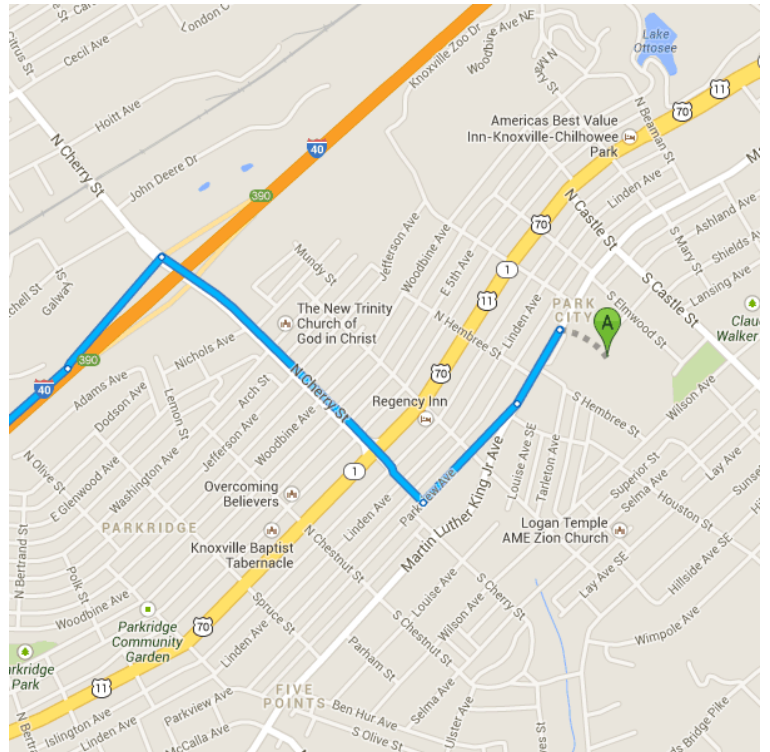

Austin East High School
2800 Martin Luther King Jr Ave, Knoxville, TN 37914

Get on I-40 W from N Cherry St

1.4 mi / 5 min

1. Head southwest on Martin Luther King Jr Ave toward S Hembree St

0.2 mi

2. Slight right onto Parkview Ave

0.3 mi

3. Take the 2nd right onto N Cherry St

0.7 mi

4. Turn left to merge onto I-40 W

0.3 mi

Follow **I-40 W** to **North Gallaher View Rd NW**.

Take exit **379A** from **I-40 W**

- _____ 10.2 mi / 10 min
- 5. Merge onto **I-40 W**
- _____ 10.0 mi
- 6. Take exit **379A** for **Gallaher View Rd**
- _____ 0.2 mi
- 7. Keep **left** at the fork, follow signs for **Walker Springs Rd**
- _____ 125 ft

Continue on **North Gallaher View Rd NW** to your destination

- 8. Turn **left** onto **North Gallaher View Rd NW**
- _____ 0.2 mi
- 9. Continue onto **S Gallaher View Rd SW**
- _____ 0.1 mi
- 10. Turn **left**
 Destination will be on the right
- _____ 0.2 mi

 **Bearden High School**
8352 Kingston Pike, Knoxville, TN 37919

These directions are for planning purposes only. You may find that construction projects, traffic, weather, or other events may cause conditions to differ from the map results, and you should plan your route accordingly. You must obey all signs or notices regarding your route.